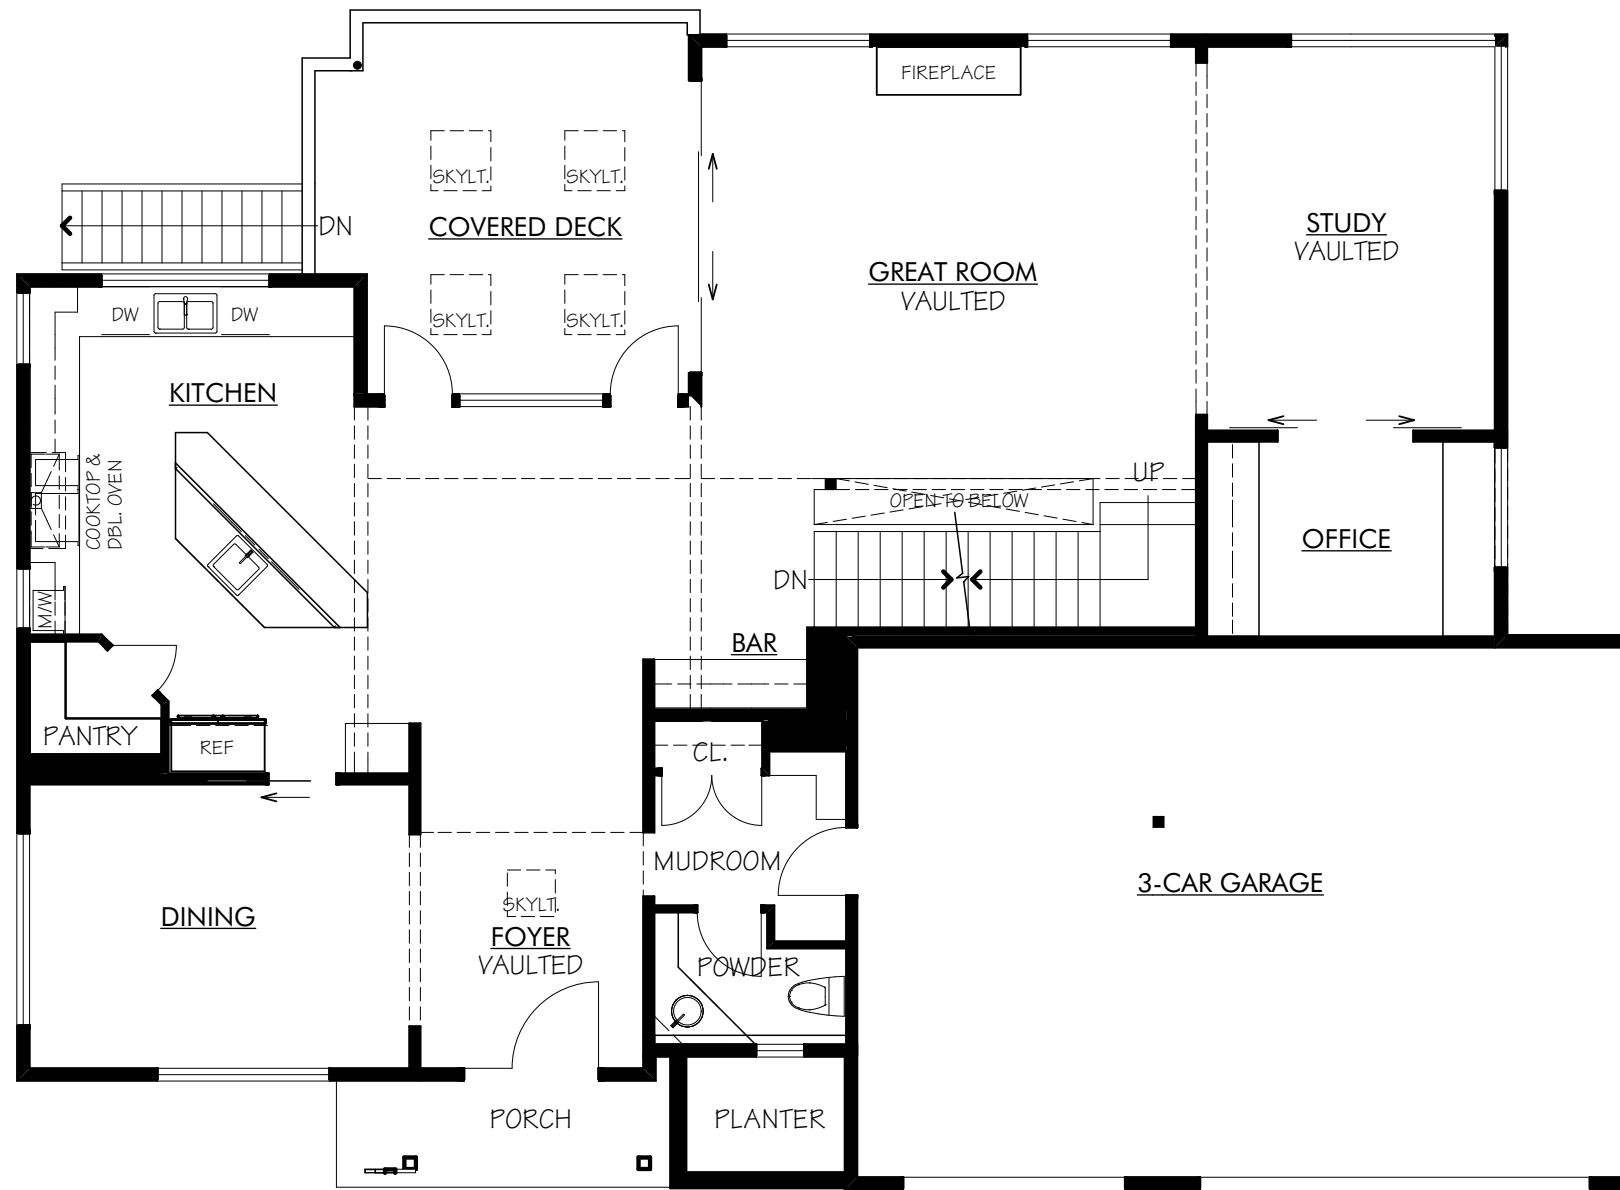

LOWER FLOOR

Dean Homes - Medina Residence
 8809 NE 2nd Place, Medina, WA 9/17/14 14019

MAIN FLOOR

Dean Homes - Medina Residence
 8809 NE 2nd Place, Medina, WA 9/17/14 14019

4D Architects, Inc.
 1414 Market Street, Suite 200
 Kirkland, Washington 98033
 Ph. 425.576.1414
 Fax 425.576.8002
 E-mail: info@4darchitects.com

UPPER FLOOR

Dean Homes - Medina Residence
 8809 NE 2nd Place, Medina, WA 9/17/14 14019