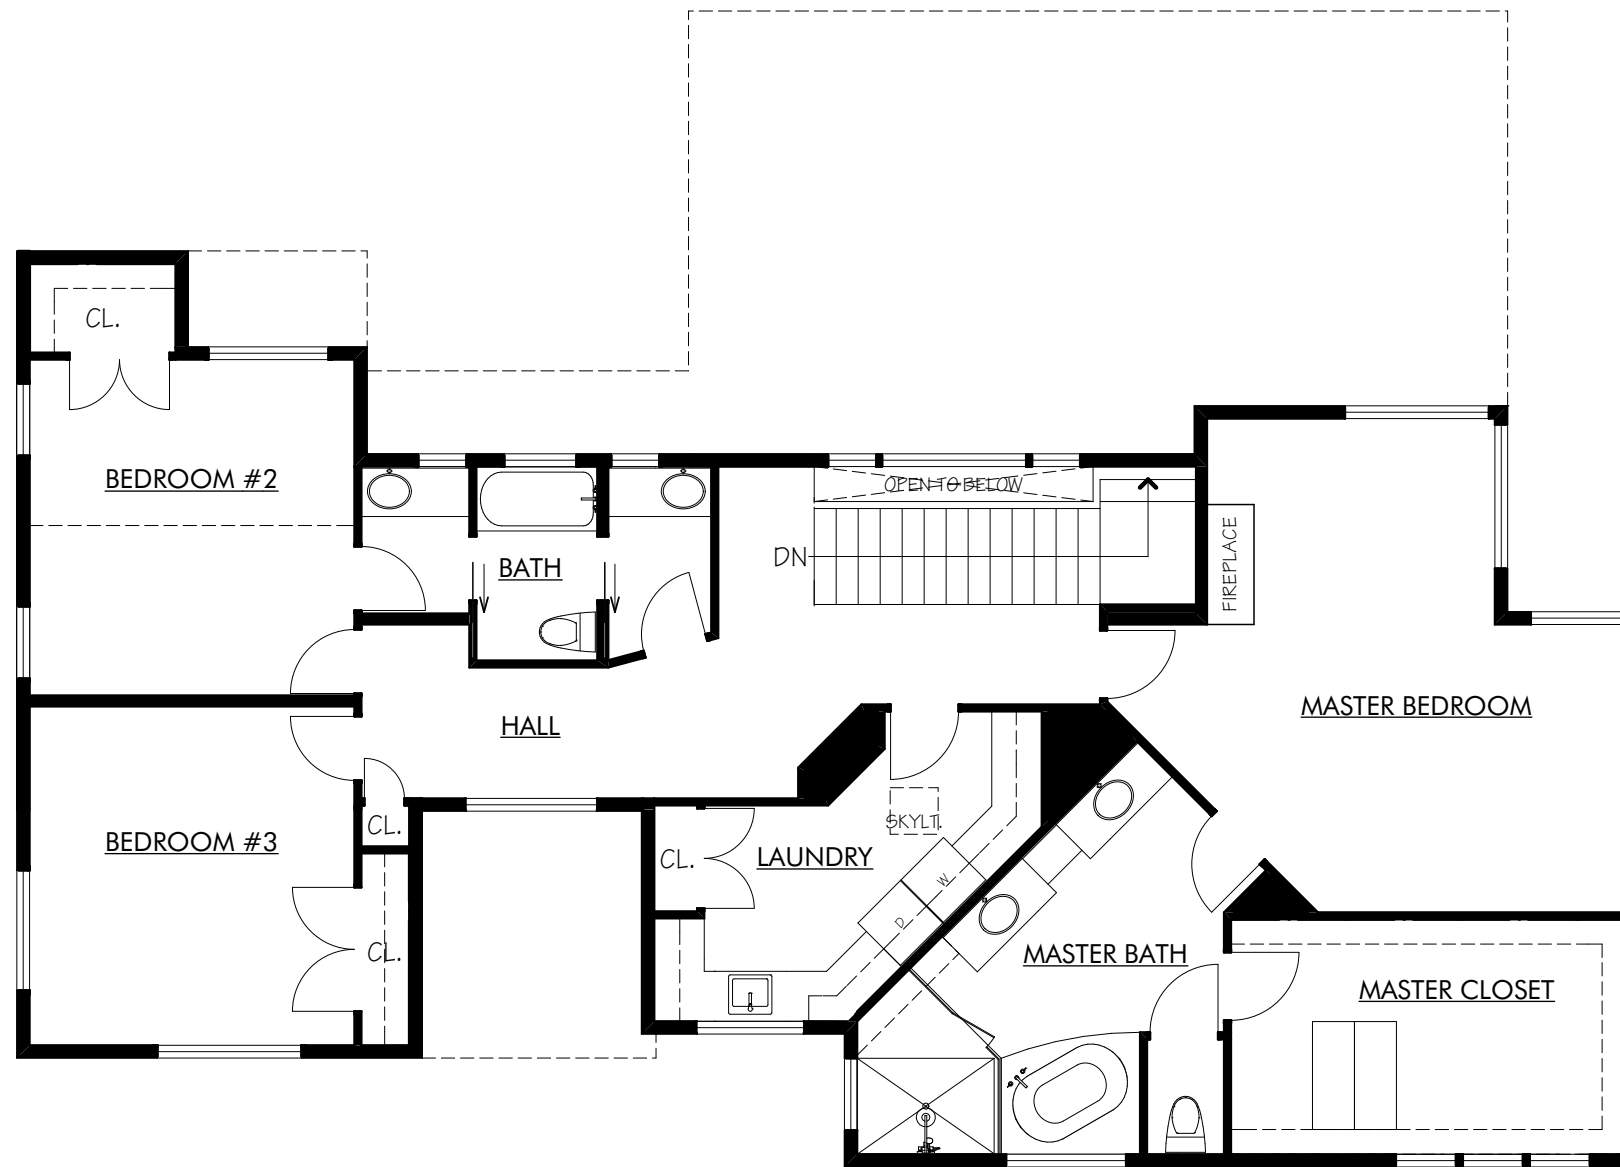

LOWER FLOOR

Dean Homes - Medina Residence
 8809 NE 2nd Place, Medina, WA 9/17/14 14019

MAIN FLOOR

Dean Homes - Medina Residence
 8809 NE 2nd Place, Medina, WA 9/17/14 14019

4D Architects, Inc.
 1414 Market Street, Suite 200
 Kirkland, Washington 98033
 Ph. 425.576.1414
 Fax 425.576.8002
 E-mail: info@4darchitects.com

UPPER FLOOR

Dean Homes - Medina Residence
 8809 NE 2nd Place, Medina, WA 9/17/14 14019